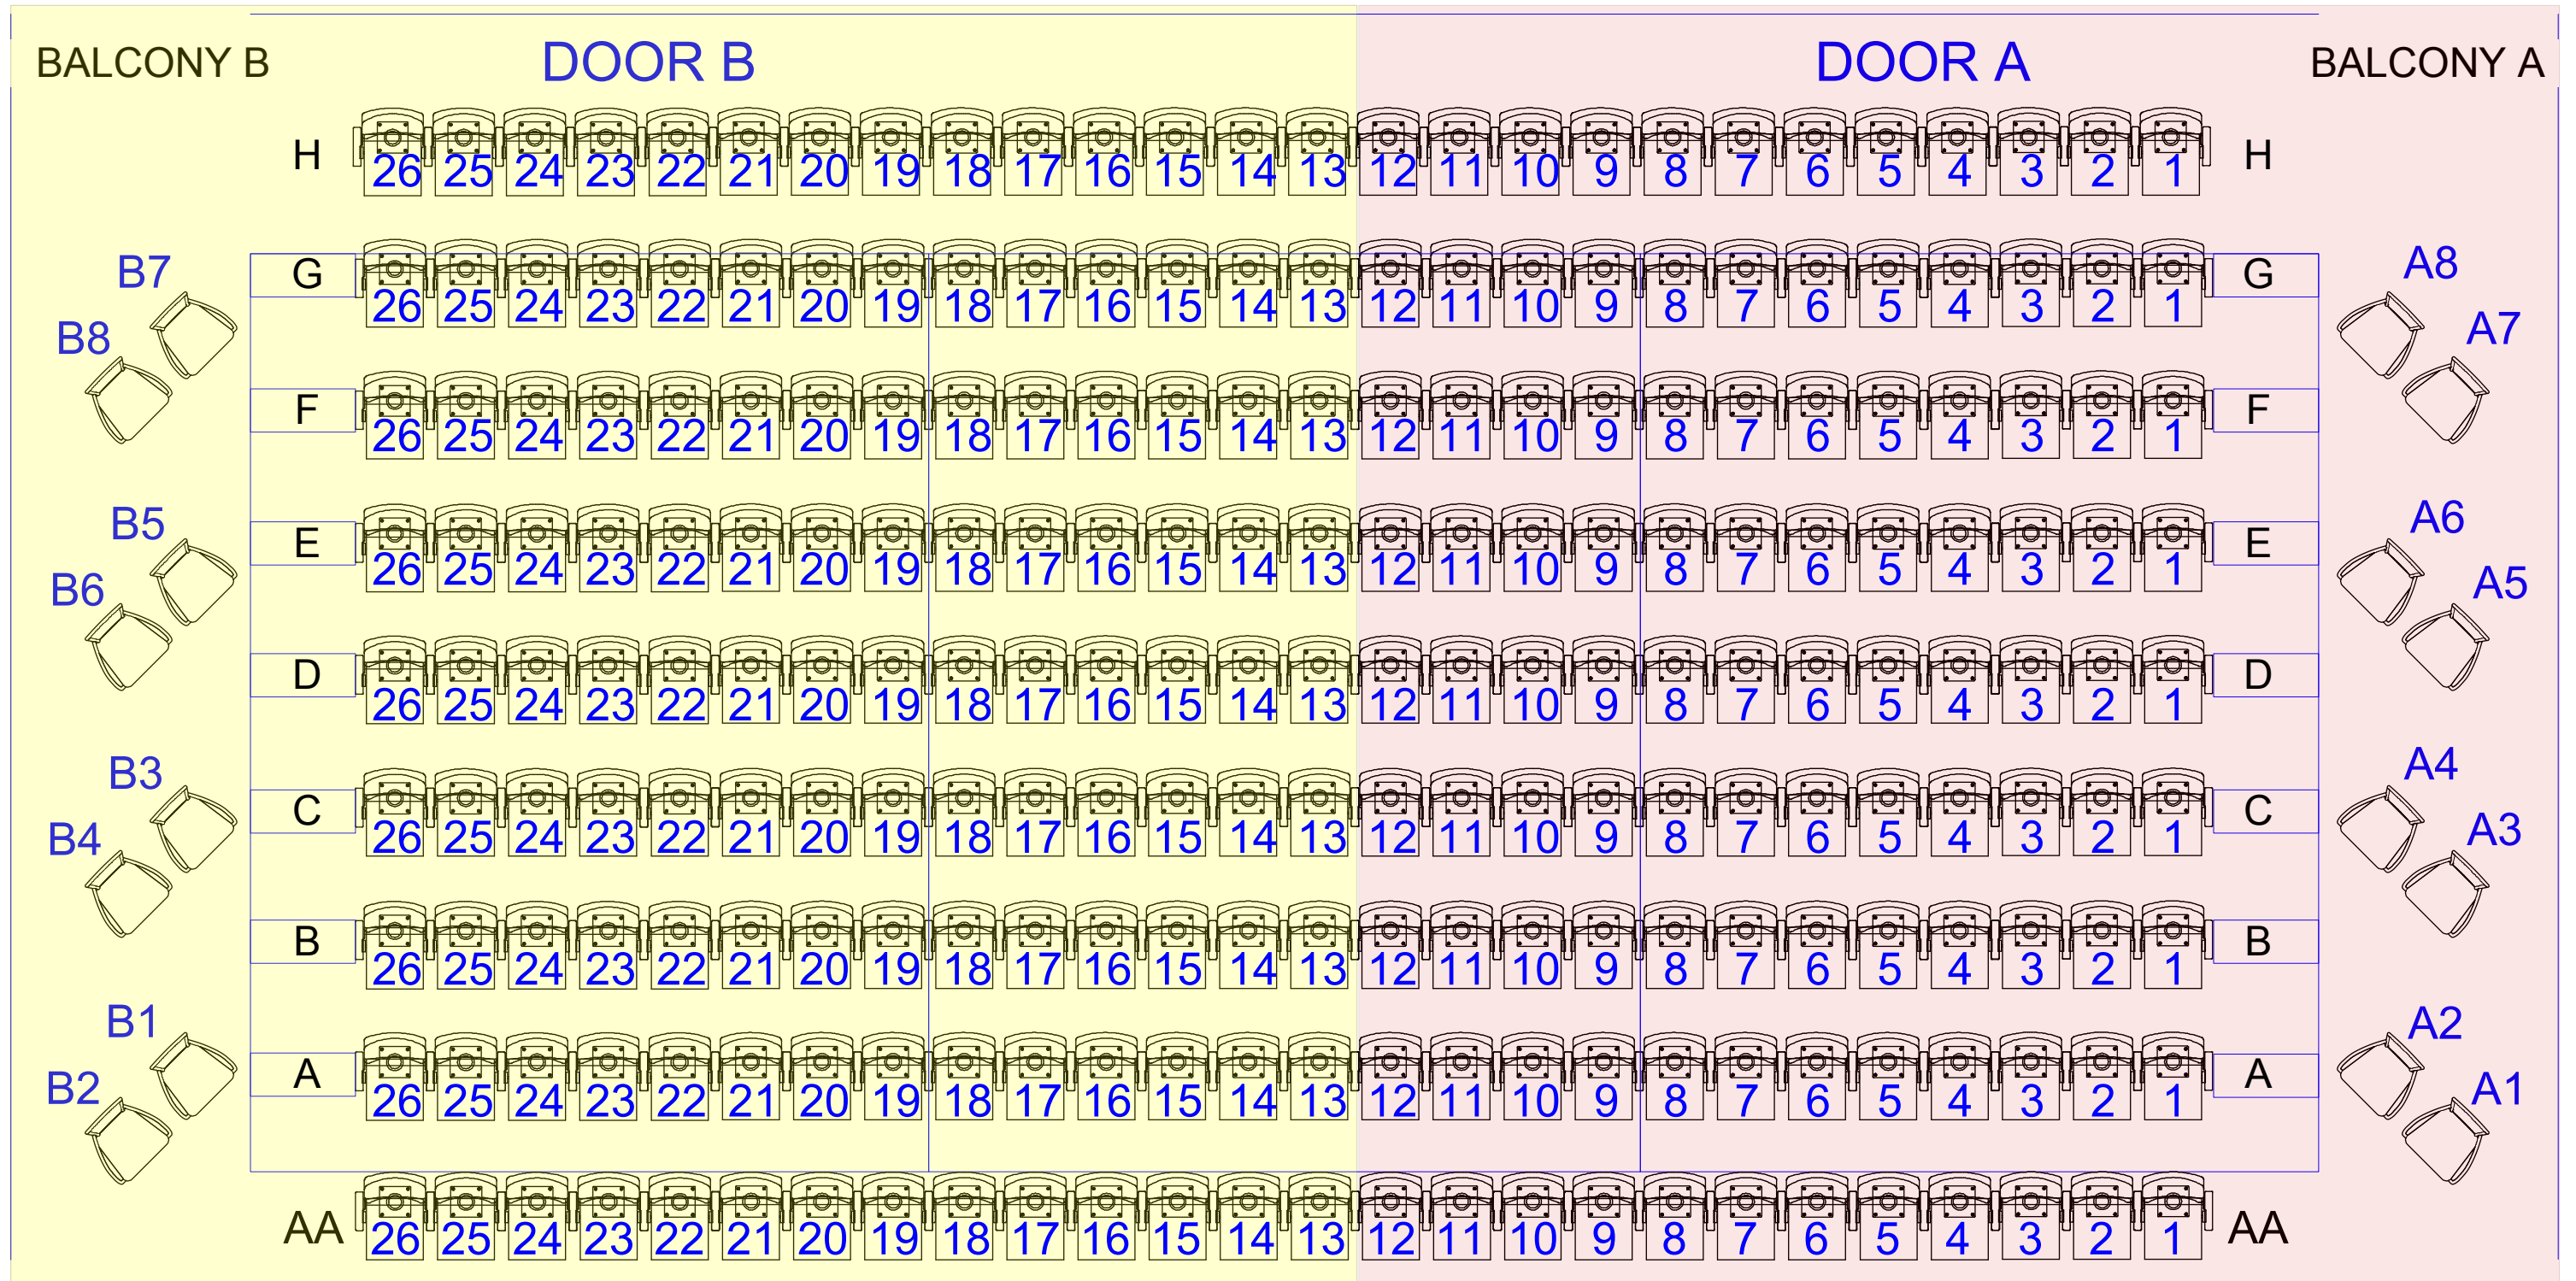

STATE THEATRE CENTRE
OF WESTERN AUSTRALIA

STUDIO UNDERGROUND

234 SEATS Without Balcony Seats

250 Seats with Balcony Seats

STAGE